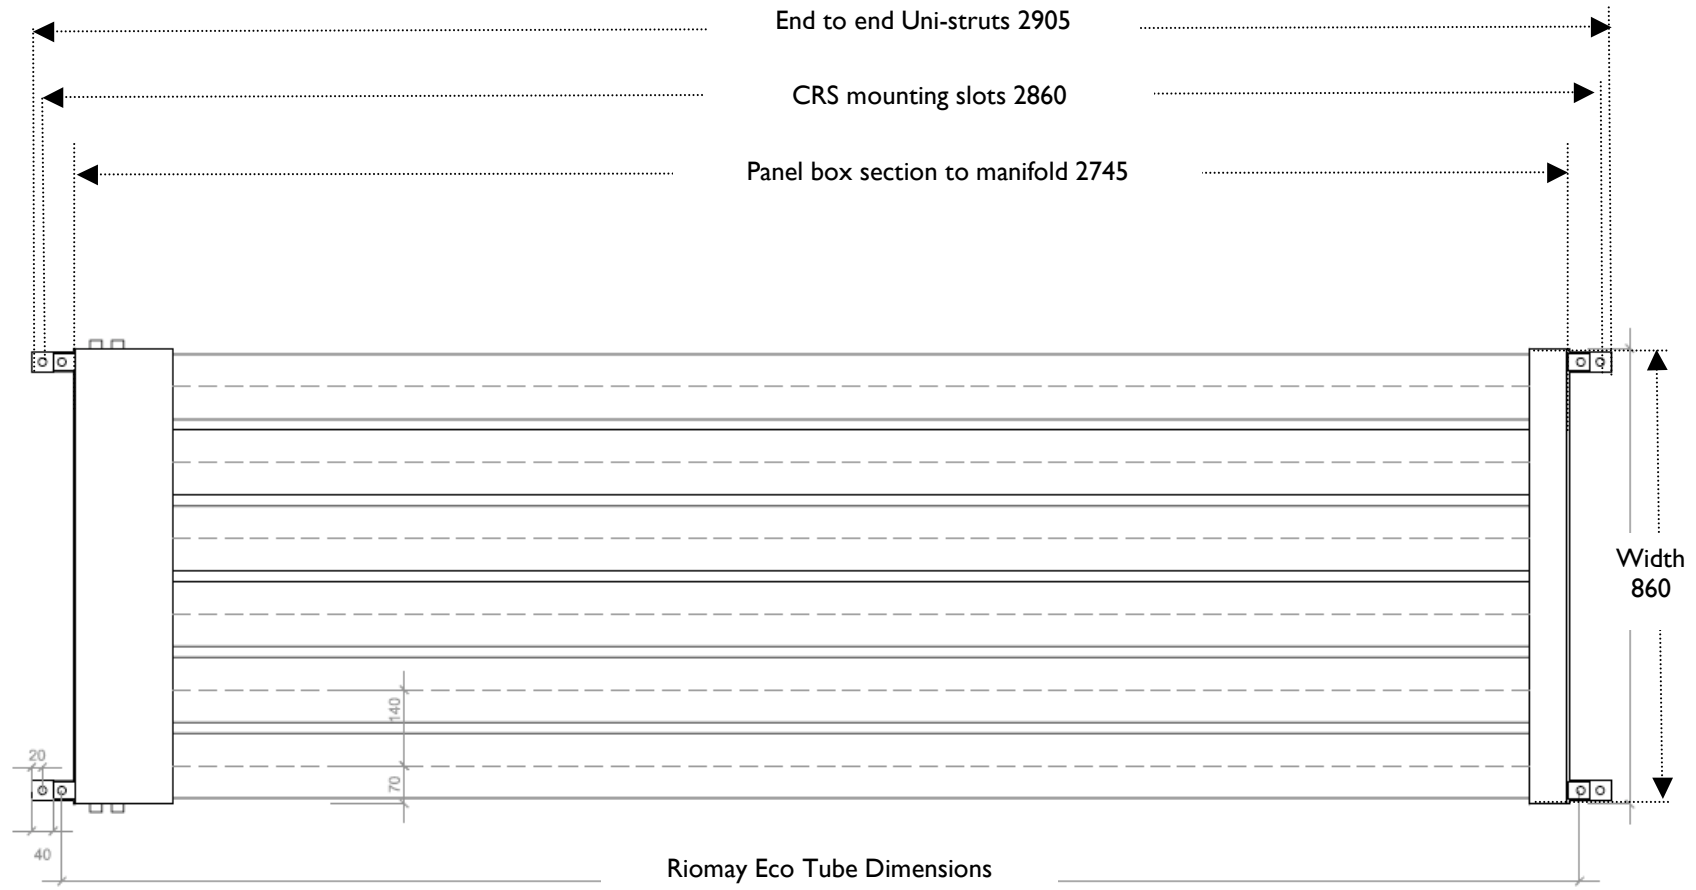

End to end Uni-struts 2905

CRS mounting slots 2860

Panel box section to manifold 2745

Riomay Eco Tube Dimensions

Installation